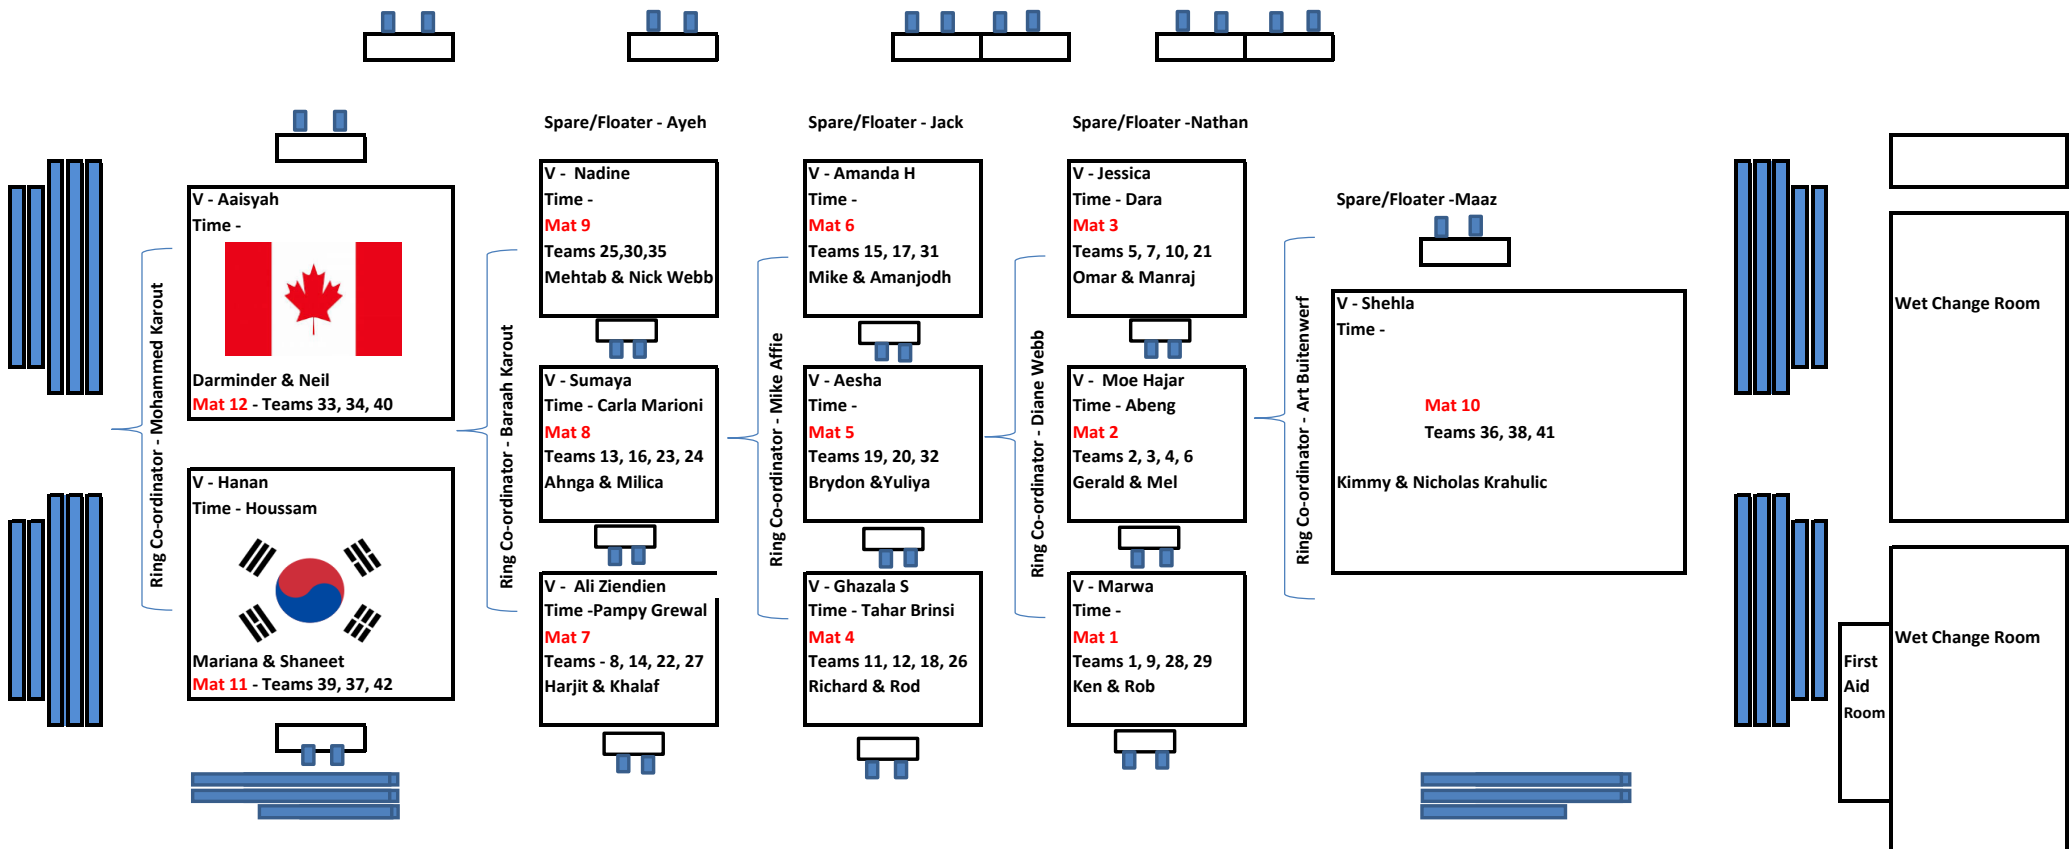

Storage

Wet Change Room

Wet Change Room

Catering Room

<----- STAIRS

Large Bleachers

Bleachers Open  
Bleachers Closed

Bleachers Open  
Bleachers Closed

Stairs----->

V - Aaisyah  
Time -  
Darminder & Neil  
Mat 12 - Teams 33, 34, 40

V - Hanan  
Time - Houssam  
Mariana & Shaneet  
Mat 11 - Teams 39, 37, 42

Spare/Floater - Ayeh  
V - Nadine  
Time -  
Mat 9  
Teams 25,30,35  
Mehtab & Nick Webb

V - Sumaya  
Time - Carla Marioni  
Mat 8  
Teams 13, 16, 23, 24  
Ahnga & Milica

V - Ali Zieldien  
Time -Pampy Grewal  
Mat 7  
Teams - 8, 14, 22, 27  
Harjit & Khalaf

Spare/Floater - Jack  
V - Amanda H  
Time -  
Mat 6  
Teams 15, 17, 31  
Mike & Amanjodh

V - Aesha  
Time -  
Mat 5  
Teams 19, 20, 32  
Brydon &Yuliya

V - Ghazala S  
Time - Tahar Brinsi  
Mat 4  
Teams 11, 12, 18, 26  
Richard & Rod

Spare/Floater -Nathan  
V - Jessica  
Time - Dara  
Mat 3  
Teams 5, 7, 10, 21  
Omar & Manraj